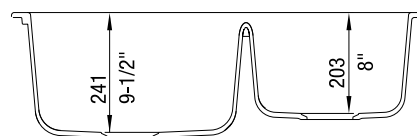

JOB INFORMATION

Job Name: _____

Contact: _____

Date Specified: _____

Specifier: _____

Contractor: _____

Model 440178 shown

NOMINAL DIMENSIONS

OVERALL	CUTOUT SIZE	BOWL DEPTH LEFT	BOWL DEPTH RIGHT	DRAIN DIAMETER
32" x 20-27/32"	Template provided with approximate 1/8" reveal	9-1/2"	8"	3-1/2"

DXF cutout templates available on our website.

BLANCO AMERICA