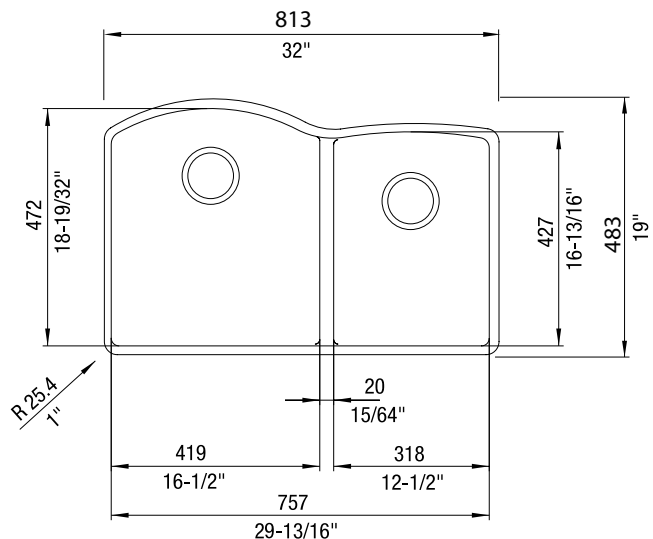

JOB INFORMATION

Job Name: _____

Contact: _____

Date Specified: _____

Specifier: _____

Contractor: _____

Model 440178 shown

NOMINAL DIMENSIONS

OVERALL	CUTOUT SIZE	BOWL DEPTH LEFT	BOWL DEPTH RIGHT	DRAIN DIAMETER
32" x 20-27/32"	Template provided with approximate 1/8" reveal	9-1/2"	8"	3-1/2"

DXF cutout templates available on our website.

BLANCO AMERICA